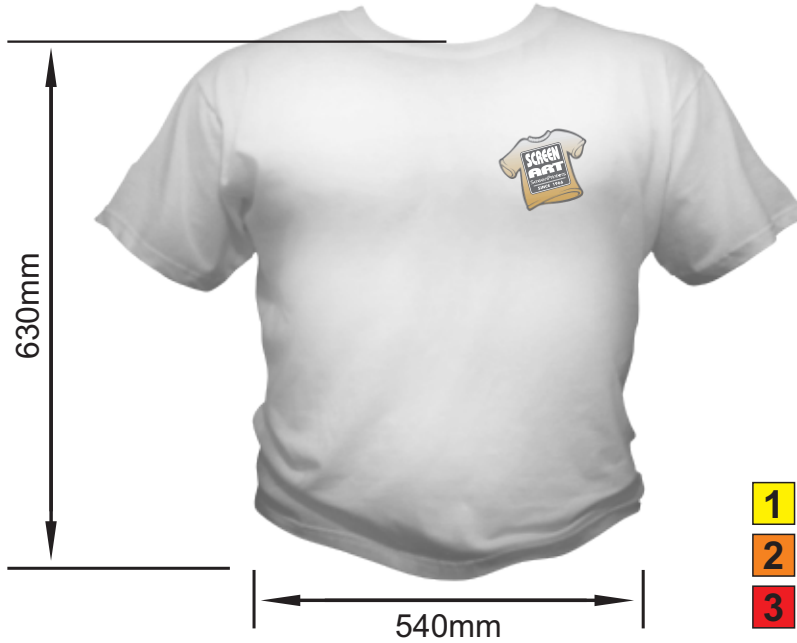

SCREEN ART ScreenPrinters

NEW PLYMOUTH LIMITED

NOTE: Visual is based on a Mens size Large

FRONT

PRINT SPECS

Max. Print size

Print Colours

- | | |
|---------------------|---------------------|
| 1 PMS colour | 4 PMS colour |
| 2 PMS colour | 5 PMS colour |
| 3 PMS colour | 6 PMS colour |

BACK

Max. Print size

Print Colours

- | | |
|---------------------|---------------------|
| 1 PMS colour | 4 PMS colour |
| 2 PMS colour | 5 PMS colour |
| 3 PMS colour | 6 PMS colour |

ADDITIONAL INFO: