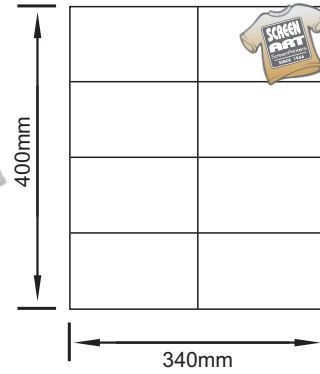

SCREEN ART ScreenPrinters

NEW PLYMOUTH LIMITED

NOTE: Visual is based on a Mens size Large

FRONT

PRINT SPECS

Max. Print size

Print Colours

- | | |
|---------------------|---------------------|
| 1 PMS colour | 4 PMS colour |
| 2 PMS colour | 5 PMS colour |
| 3 PMS colour | 6 PMS colour |

BACK

Max. Print size

Print Colours

- | | |
|---------------------|---------------------|
| 1 PMS colour | 4 PMS colour |
| 2 PMS colour | 5 PMS colour |
| 3 PMS colour | 6 PMS colour |

ADDITIONAL INFO: