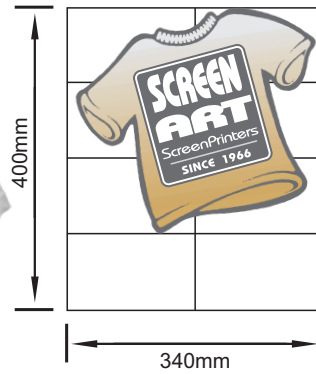

SCREEN ART ScreenPrinters

NEW PLYMOUTH LIMITED

NOTE: Visual is based on a Mens size Large

FRONT

PRINT SPECS

Max. Print size

Print Colours

- | | |
|---------------------|---------------------|
| 1 PMS colour | 4 PMS colour |
| 2 PMS colour | 5 PMS colour |
| 3 PMS colour | 6 PMS colour |

BACK

Max. Print size

Print Colours

- | | |
|---------------------|---------------------|
| 1 PMS colour | 4 PMS colour |
| 2 PMS colour | 5 PMS colour |
| 3 PMS colour | 6 PMS colour |

ADDITIONAL INFO: